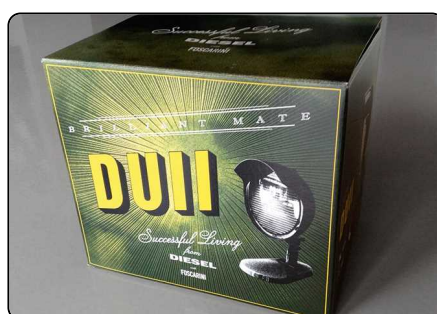

[2D/3D drawings](#)
[photometric info](#)
[assembly instructions](#)

download area