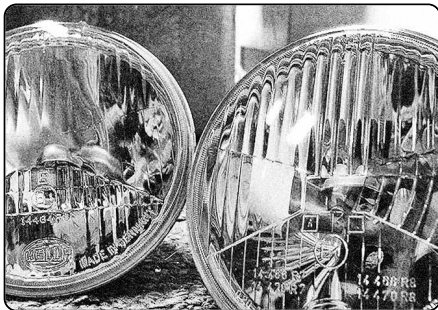

Duii mini, wall design Diesel Creative Team

Is it a building game? Is it a comic character? A small domestic robot? Duii is original and fun right from its name which is inspired by one of Donald Duck's nephews.

Its hinged arm, held together with wing screws like blocks in a building game, supports a rounded body which in turn brings a multitude of memories and inspirations to mind: retro car headlights, a workman's hard hat but also the Mohican style head on the Diesel logo.

Created for playful, quirky spirits of all ages, the free cable and compact size of the 'mini' version makes it perfect for use as a table or wall lamp. It is available in two colour variants: bright yellow in the 'men at work' style and a warm shade of sober but simultaneously technological grey. Duii Mini's decorated box tells its story and completes the look of this perfect gift idea.

Duii mini, wall technical info

Description

Wall lamp with direct and orientable light, which can be positioned with the diffuser facing up or down. The head of the adjustable diffuser is made of powder-coated die cast aluminium. The moulded poly-prismatic glass is sand-blasted on the inside and polished on the outside, with a vintage finish like the headlight of an old car. The rod is made of powder-coated steel with a black galvanised butterfly screw. The moulded Zink alloy base is powder-coated and acts as a wall fastening plaque; it has a polished satin finish metal plate with the Diesel logo on the back; black switch and electrical cable, customised packaging box.