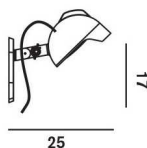

Duii mini, wall technical info

Description

Wall lamp with direct and orientable light, which can be positioned with the diffuser facing up or down. The head of the adjustable diffuser is made of powder-coated die cast aluminium. The moulded poly-prismatic glass is sand-blasted on the inside and polished on the outside, with a vintage finish like the headlight of an old car. The rod is made of powder-coated steel with a black galvanised butterfly screw. The moulded Zink alloy base is powder-coated and acts as a wall fastening plaque; it has a polished satin finish metal plate with the Diesel logo on the back; black switch and electrical cable, customised packaging box.

Materials: Pressed glass, aluminium, steel and laquered metal

Colours: Yellow, Grey

Model

Duii mini

Weight
net kg: 1,40
gross kg: 2,50

Packing
vol. m³: 0,020
n.boxes: 1

Bulbs
- Halogen 1x48W G9

Cables

Certifications

Brightness
direct orientable

[2D/3D drawings](#)
[photometric info](#)
[assembly instructions](#)

download area